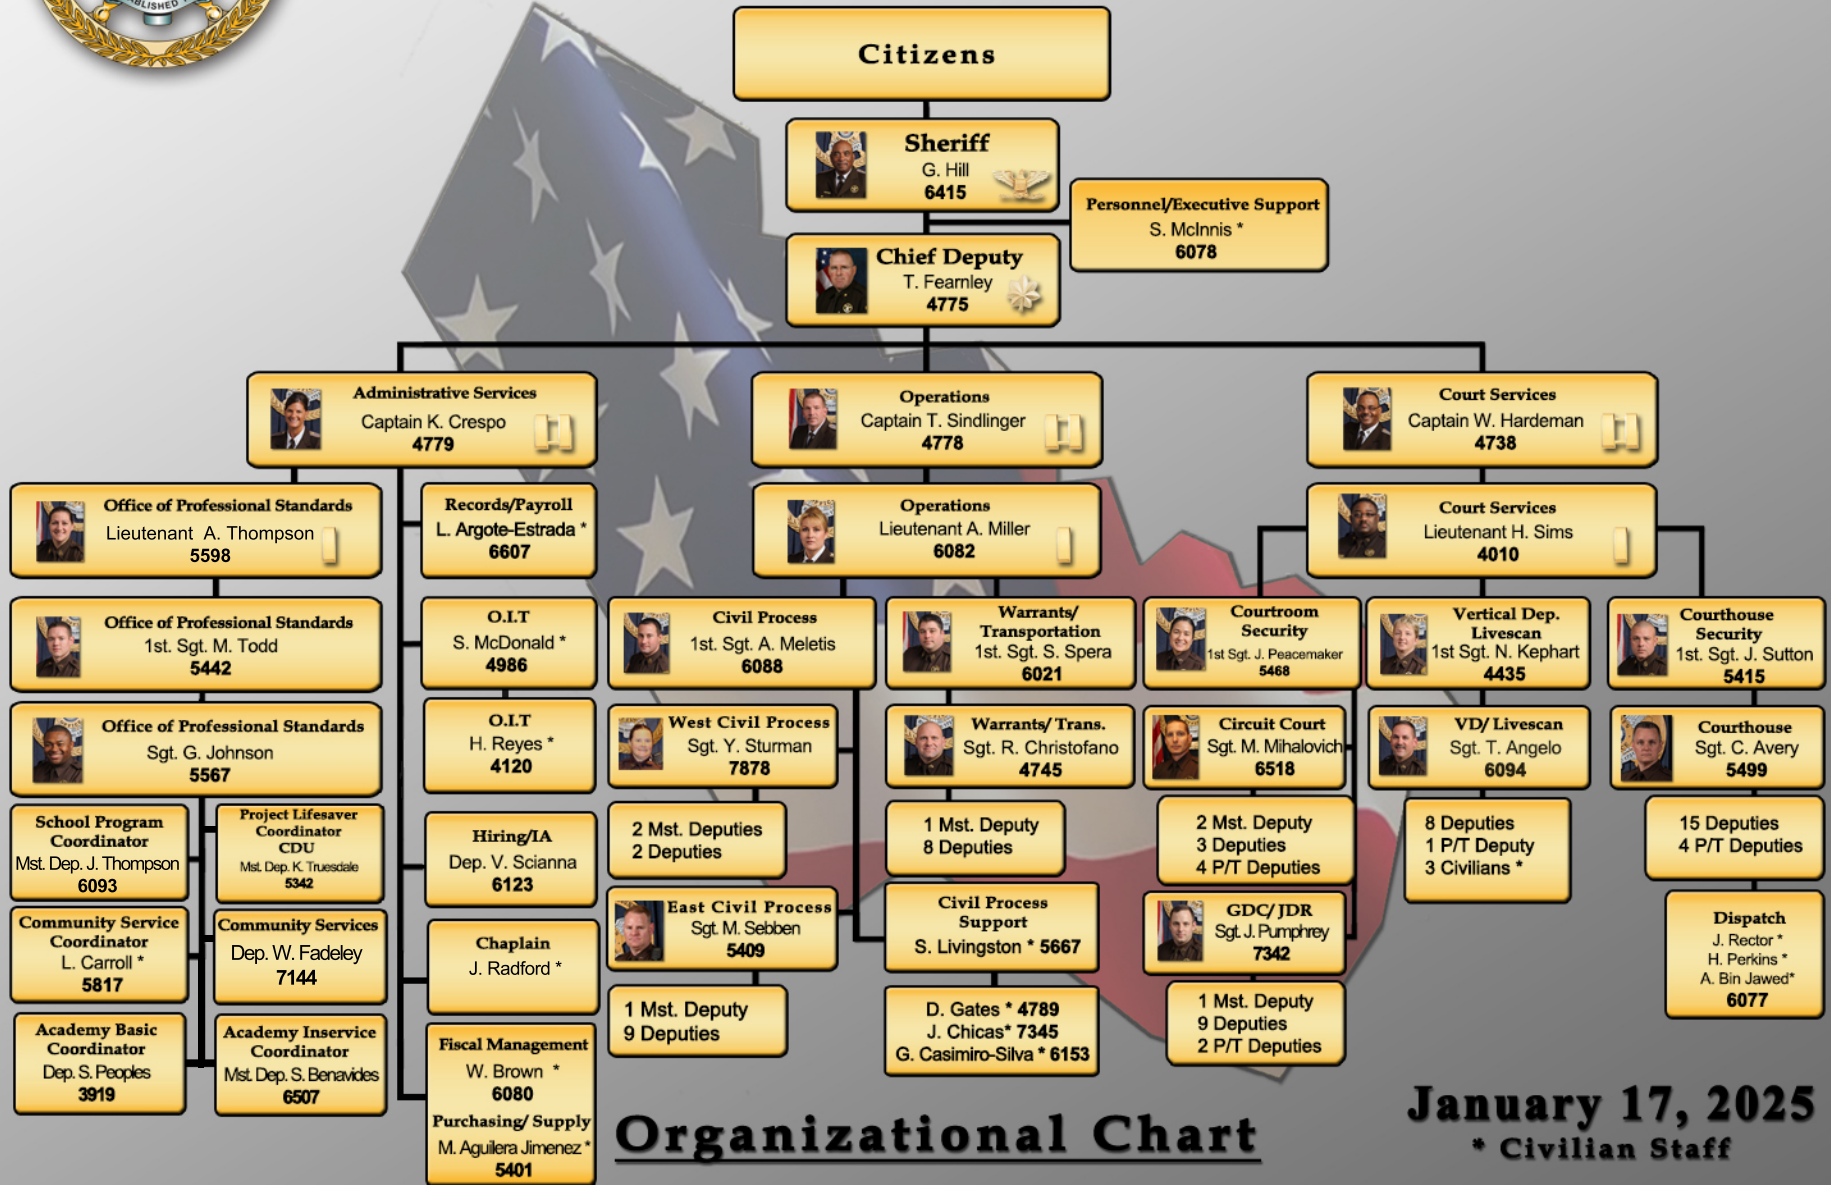

# Prince William County Sheriff's Office

## Organizational Chart

January 17, 2025  
\* Civilian Staff