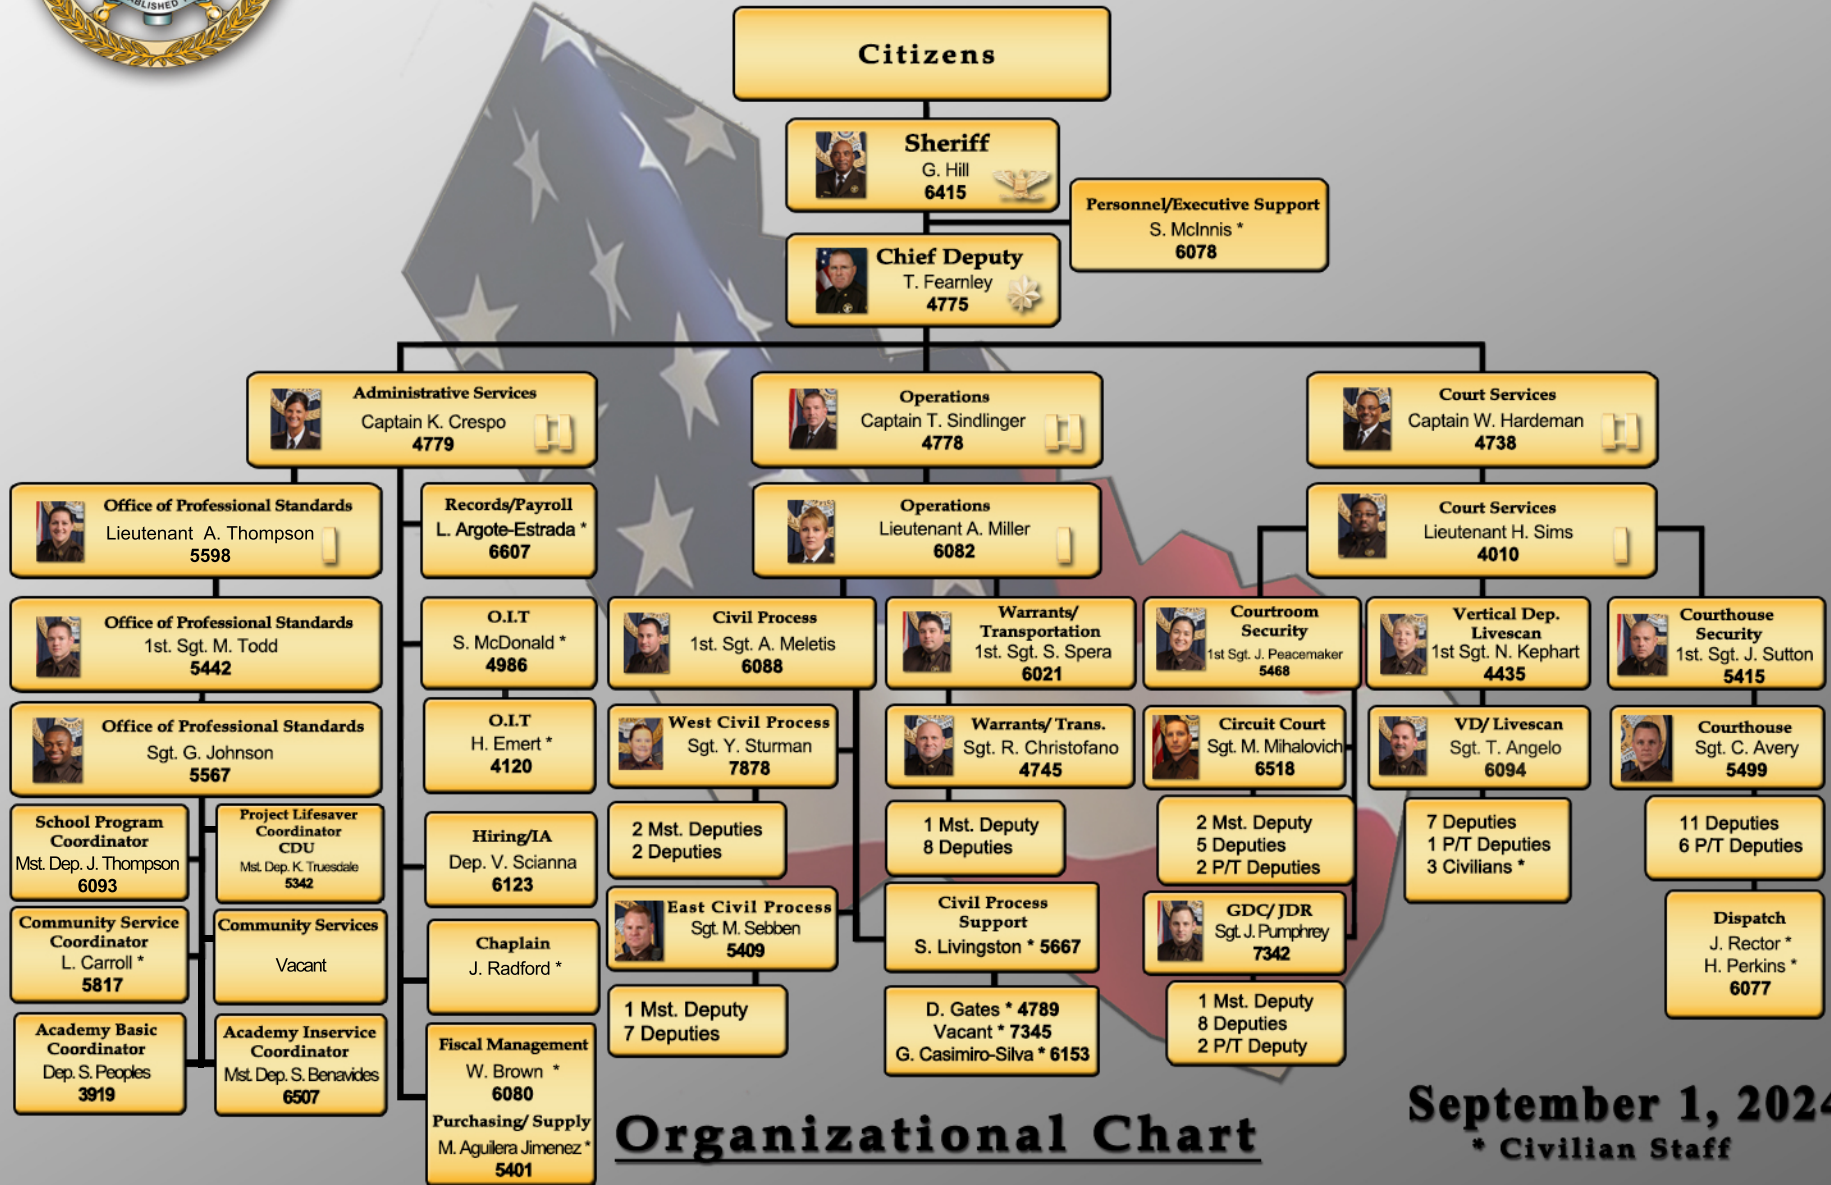

Prince William County Sheriff's Office

Organizational Chart

September 1, 2024
* Civilian Staff