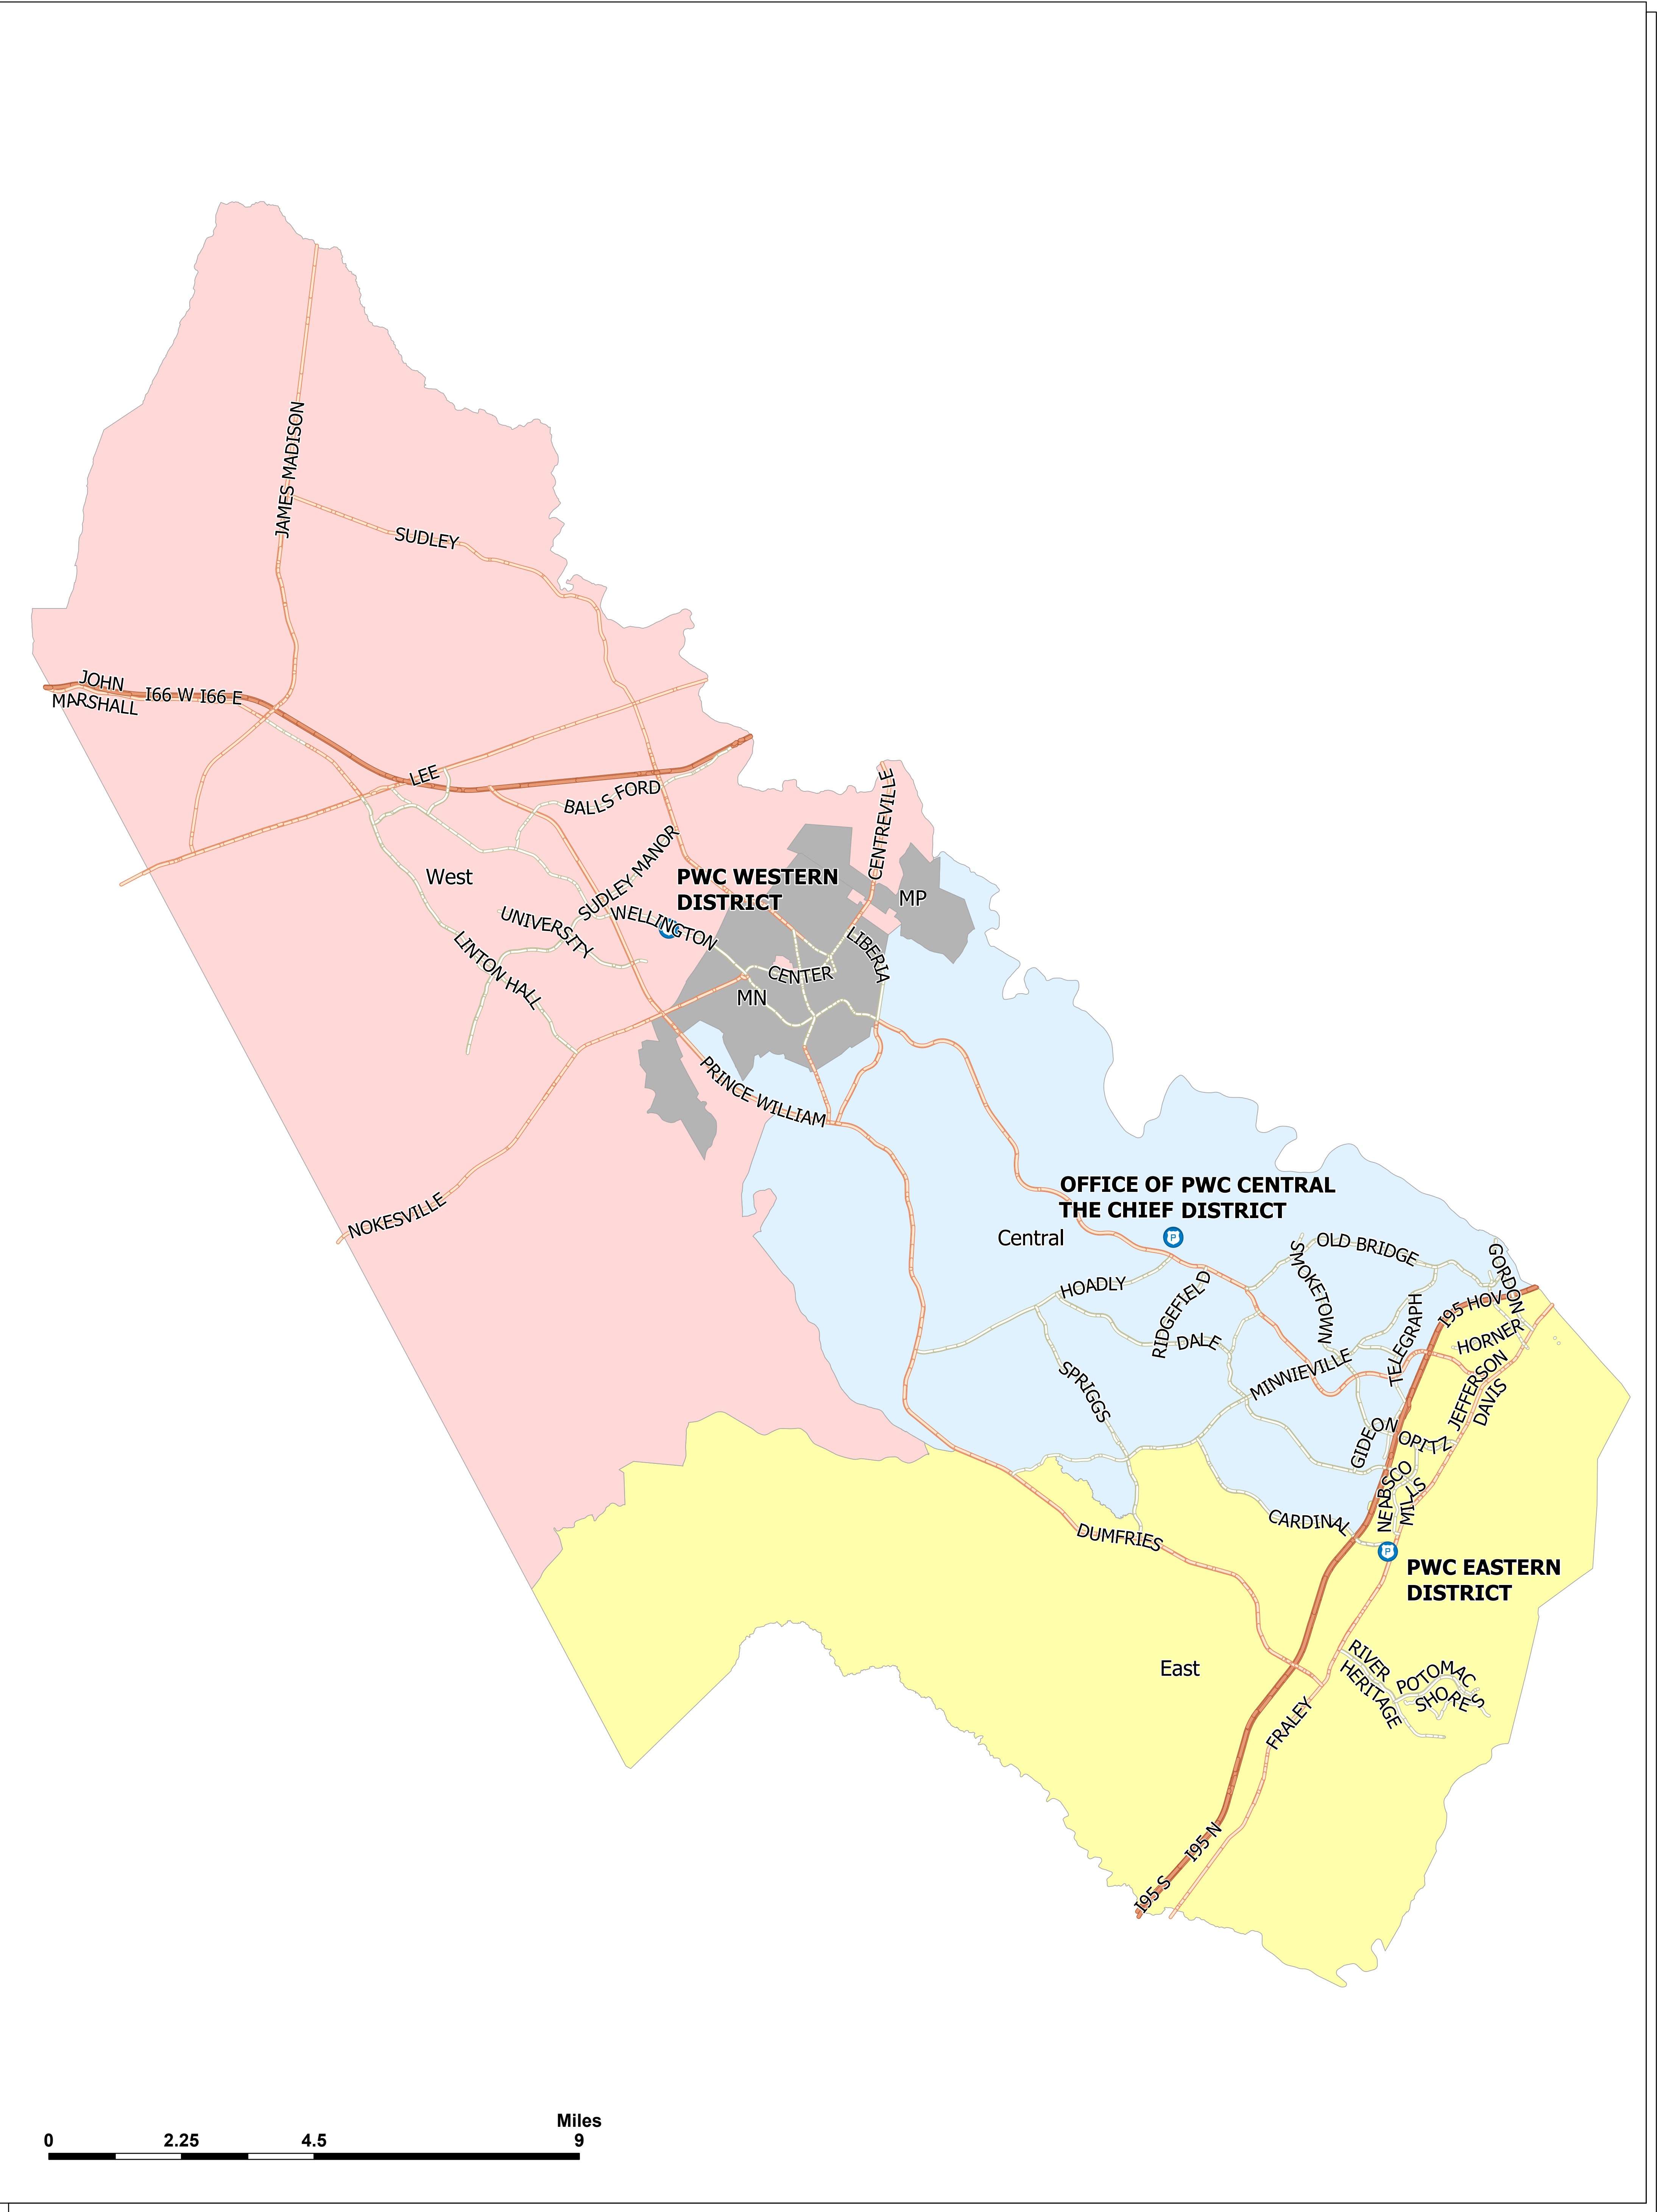

Prince William County Police Department

Police Districts and Major Roads

Road Type	Police District	MP	Police Stations
Interstate Highway	Central	MP	Police Stations
Primary Road	East	West	
Secondary Road	MN		

Legal Disclaimer:
 The information contained on this map is not to be construed or used as a "legal description." Map information is believed to be accurate but accuracy is not guaranteed. Any errors or omissions should be reported to the Prince William County Geographic Information Systems Office of the Department of Information Technology. In no event will Prince William County be liable for any damages, including loss of data, lost profits, business interruption, loss of business information or other pecuniary loss that might arise from the use of this map or the information it contains. Any determination of Topography or Contours, or any depiction of physical improvements, property lines or boundaries is for general information only and shall not be used for the design, modification, or construction of improvements to real property or for flood plain determination.