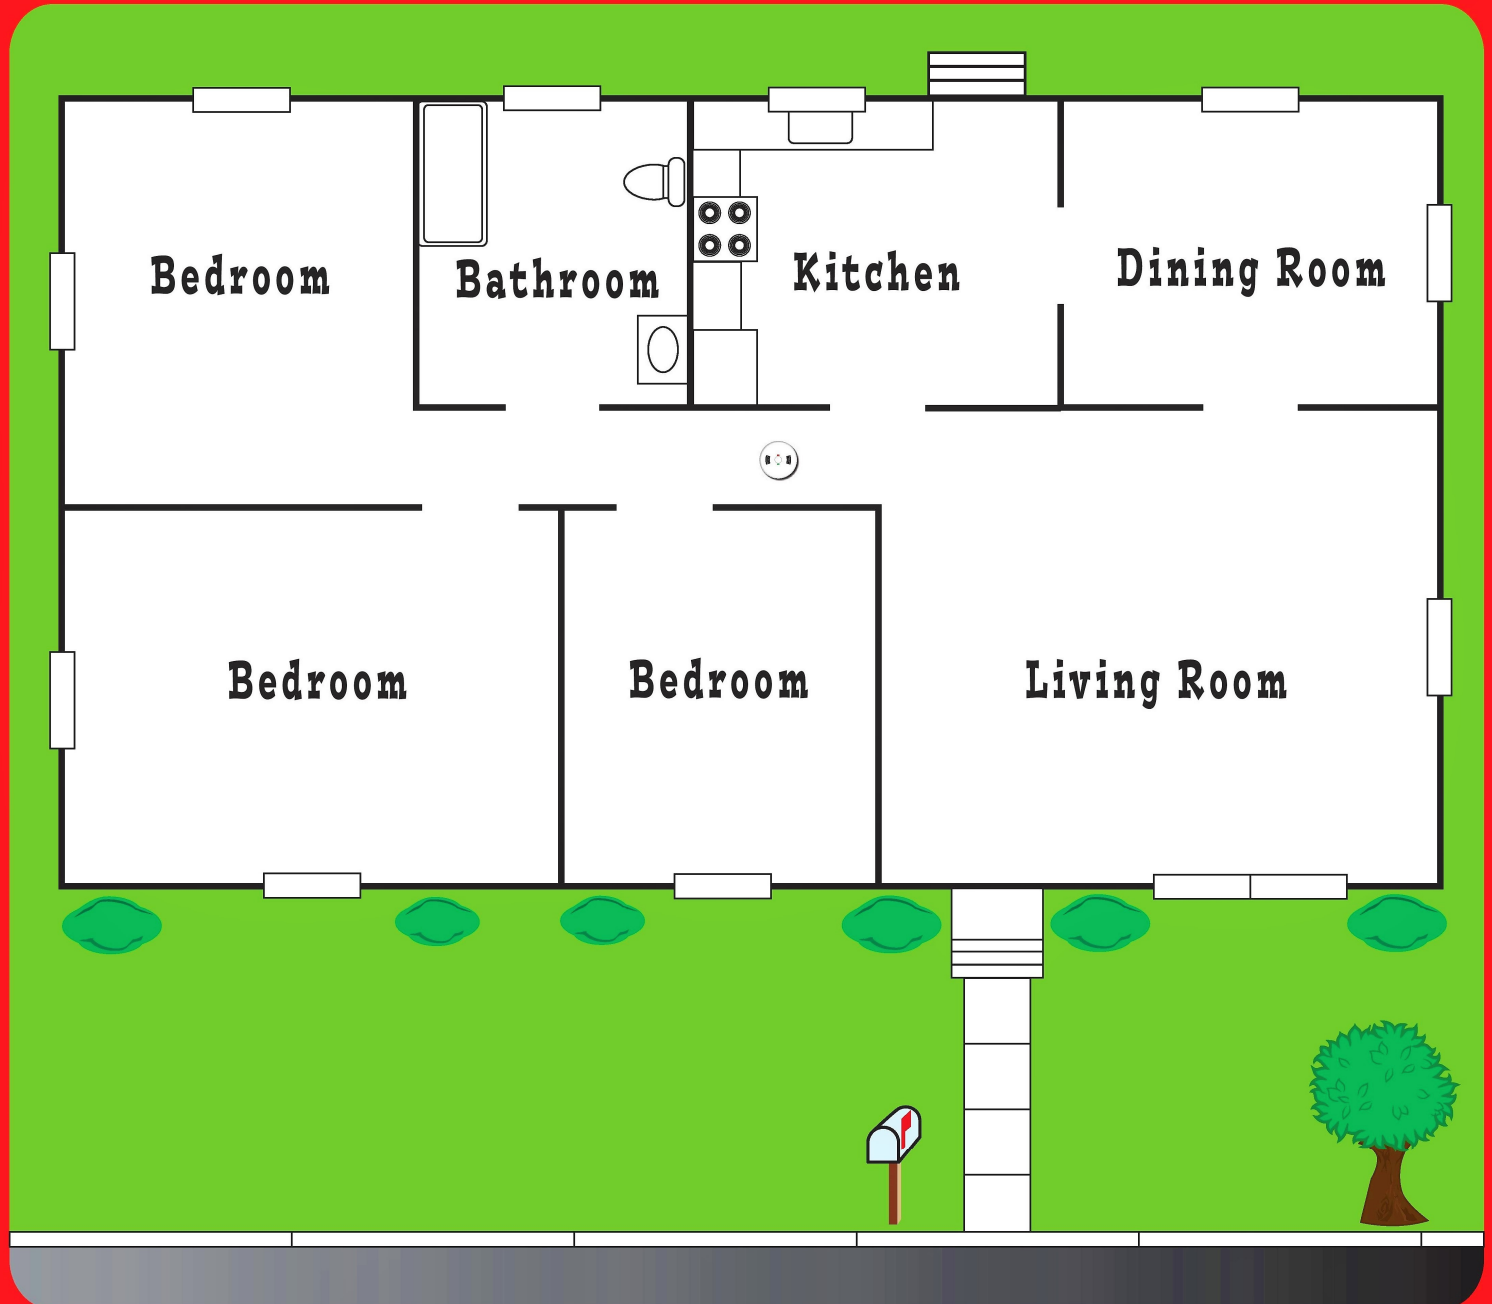

Home Fire Escape Plan

1. Create an escape plan with your Family
2. Have 2 ways out of each room in case your main route is blocked
3. Agree on a safe meeting place outside
4. Once Out, Stay Out
5. Practice your plan

WORKING
Smoke Alarms
Save Lives

Keeping you Safe

Prince William County Fire & Rescue System