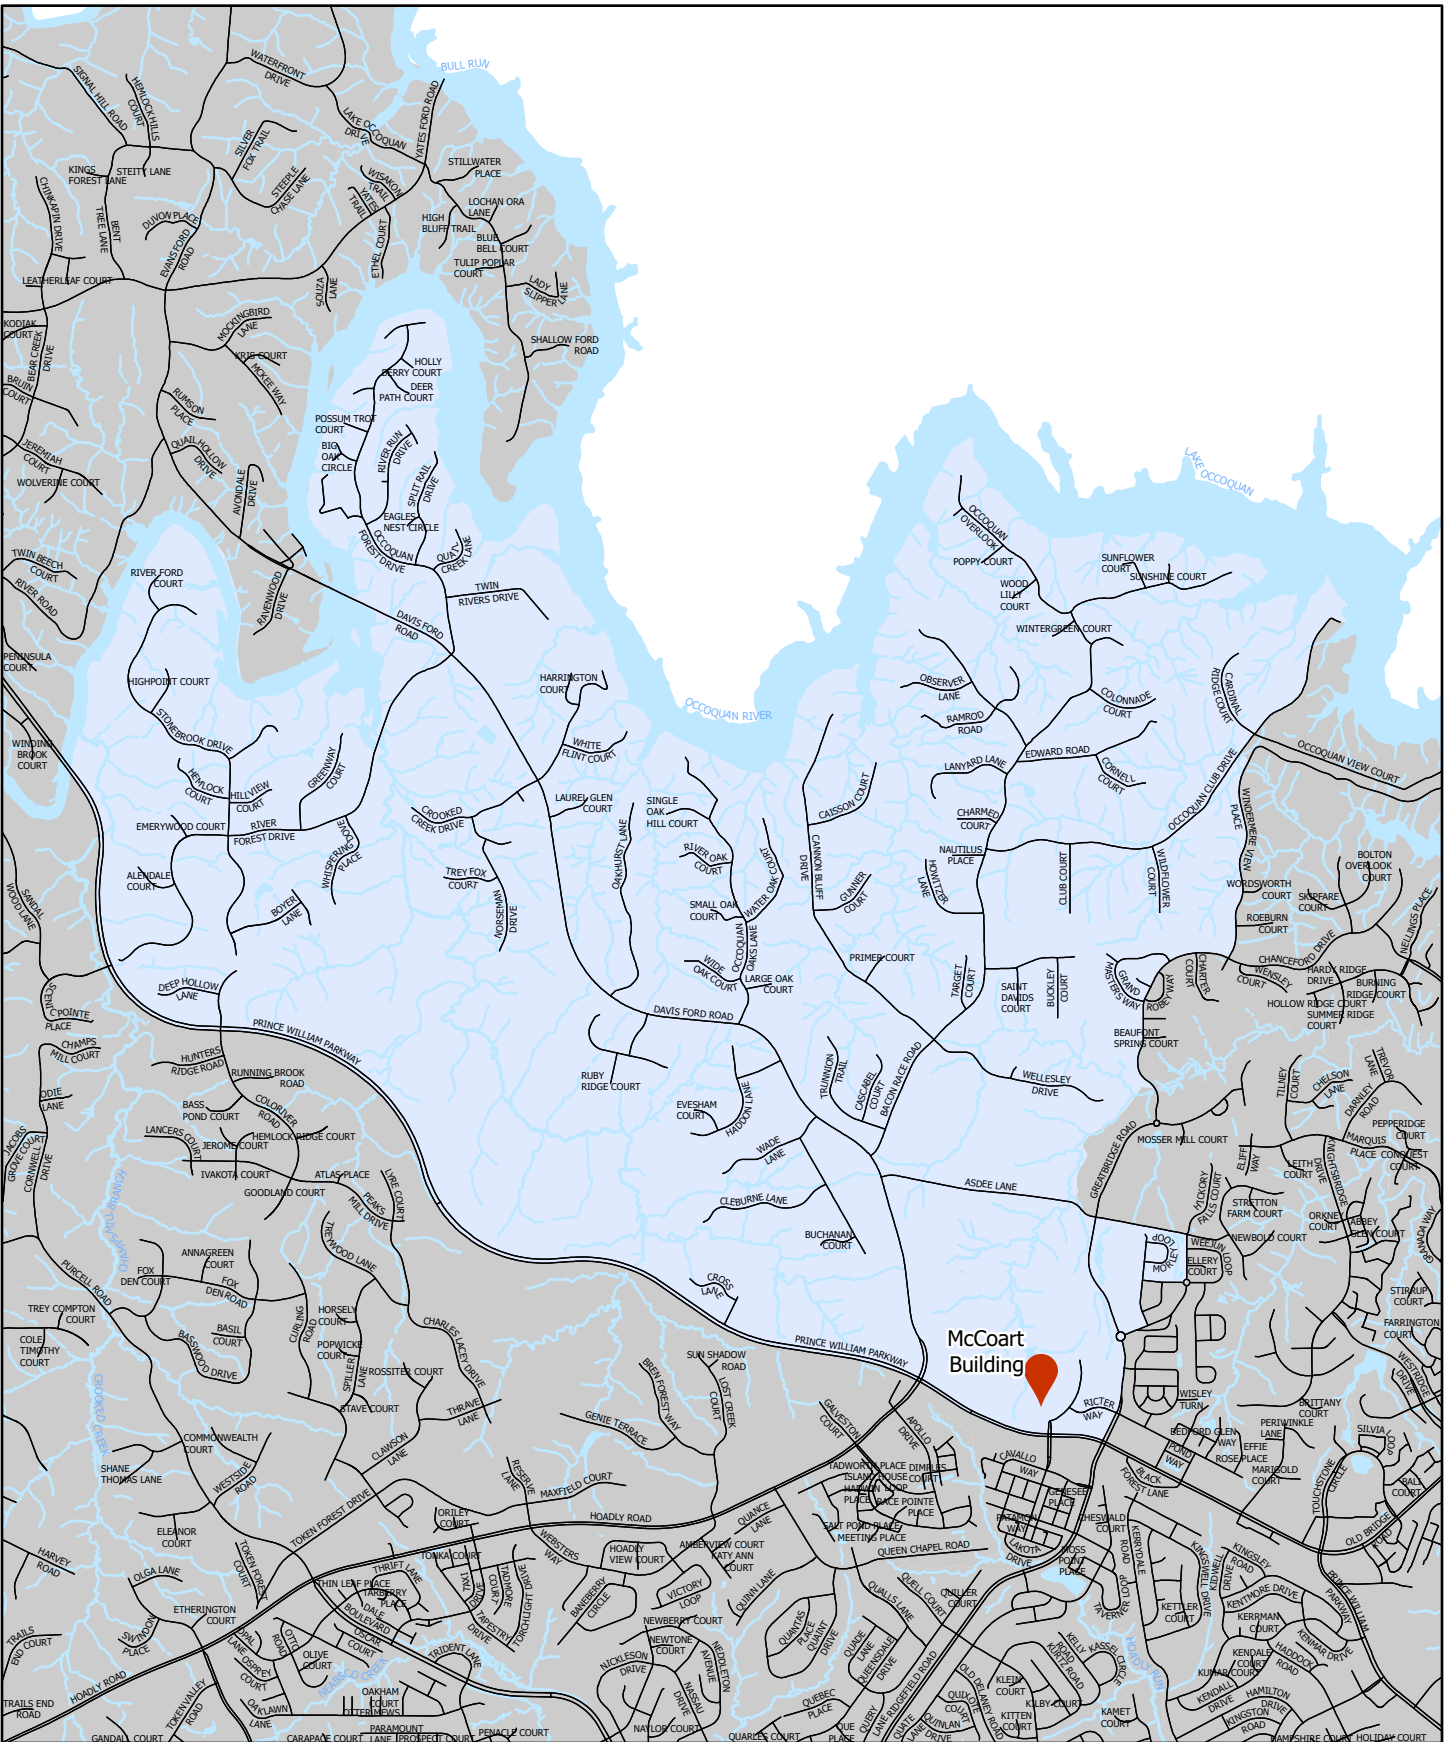

Occoquan District

Polling Location

Water

Location Map

Rockledge Elementary School
 2300 Mariner Lane
 Woodbridge, VA 22192

PRINCE WILLIAM
 Geographic Information Systems

Lake Ridge Elementary School

Precinct 505 - Lake Ridge

PRINCE WILLIAM
Geographic Information Systems

McCoart Building

Precinct 509 - McCoart

Occoquan District

0 0.15 0.3

 Mile

-  Polling Location
-  Water

Location Map