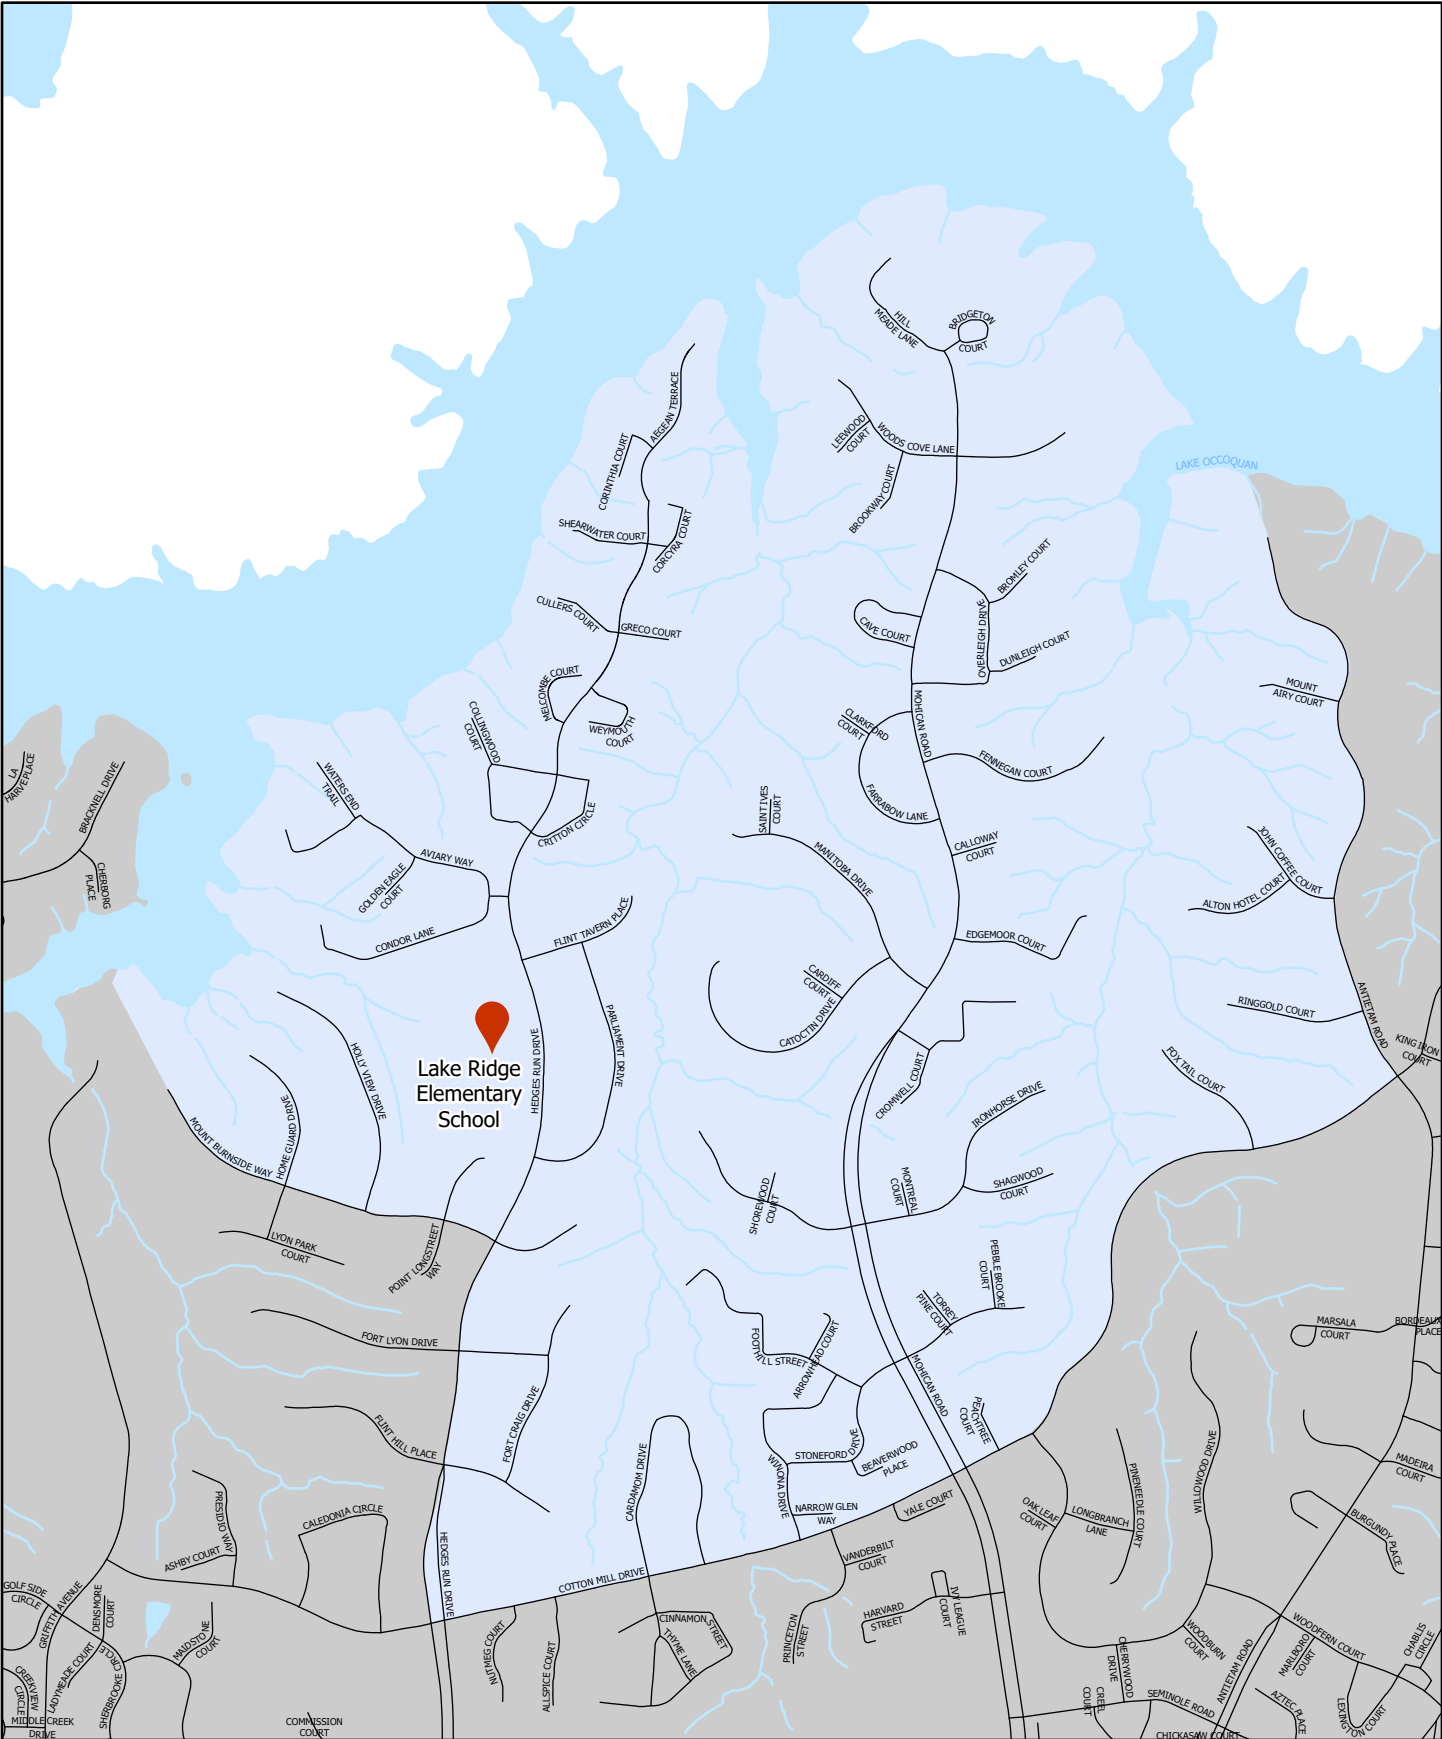

Precinct 503 - Mohican

Occoquan District

Polling Location

Water

Location Map

Lake Ridge Middle School
 12350 Mohican Road
 Woodbridge, VA 22192

PRINCE WILLIAM
 Geographic Information Systems

Precinct 504 - Rockledge

Occoquan District

Polling Location

Water

Location Map

Rockledge Elementary School
 2300 Mariner Lane
 Woodbridge, VA 22192

PRINCE WILLIAM
 Geographic Information Systems

Lake Ridge Elementary School

Precinct 505 - Lake Ridge

Occoquan District

Polling Location

Water

Location Map

Lake Ridge Elementary School
 11790 Hedges Run Drive
 Woodbridge, VA 22192

PRINCE WILLIAM
 Geographic Information Systems

Old Bridge Elementary School

Precinct 506 - Old Bridge
Occoquan District