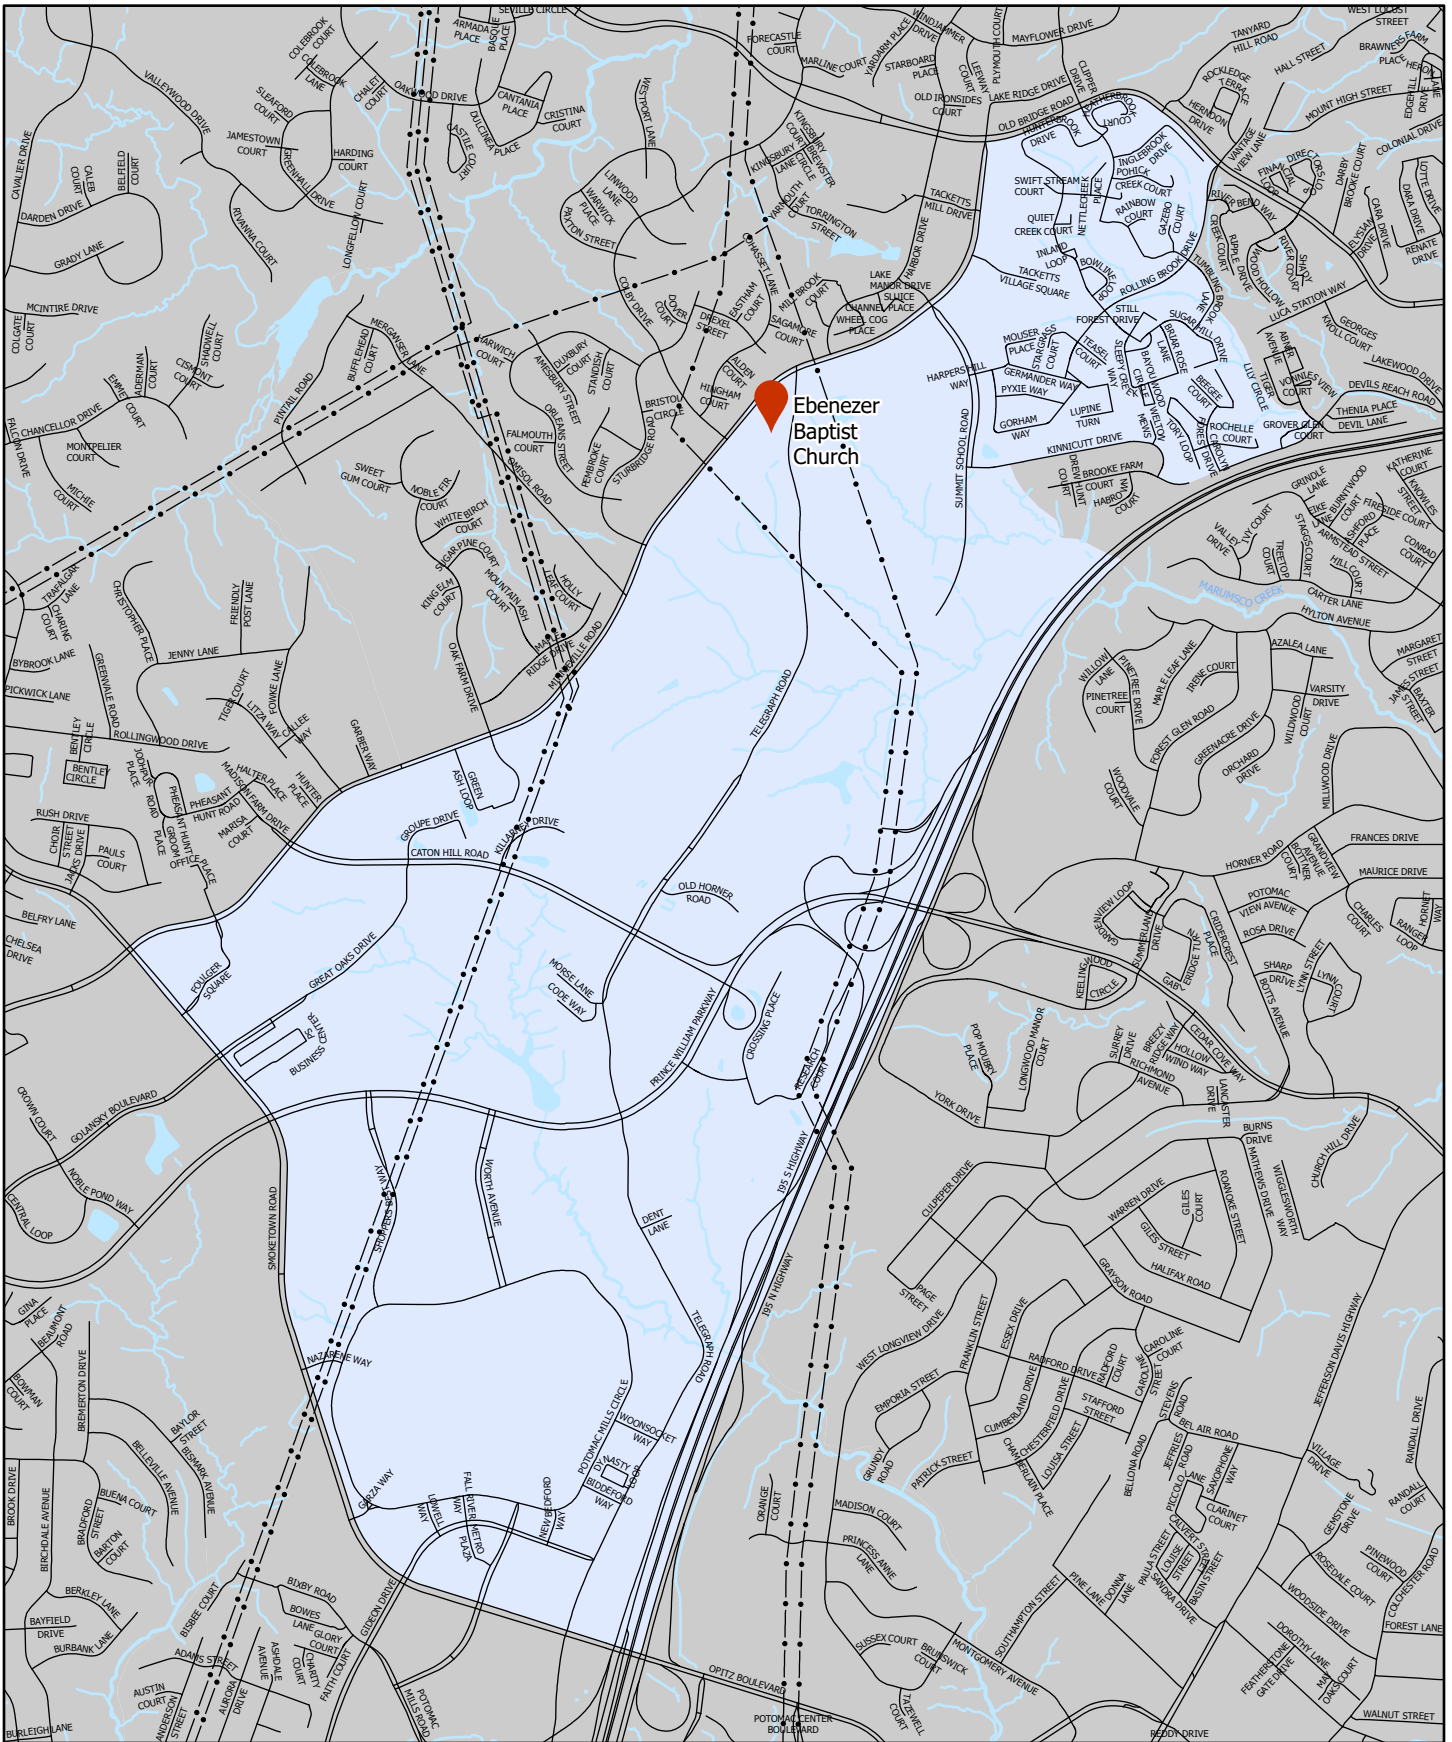

Precinct 512 - York

Occoquan District

Polling Location

Water

Powerlines

Ebenezer Baptist Church
13020 Telegraph Road
Woodbridge, VA 22192

PRINCE WILLIAM
Geographic Information Systems