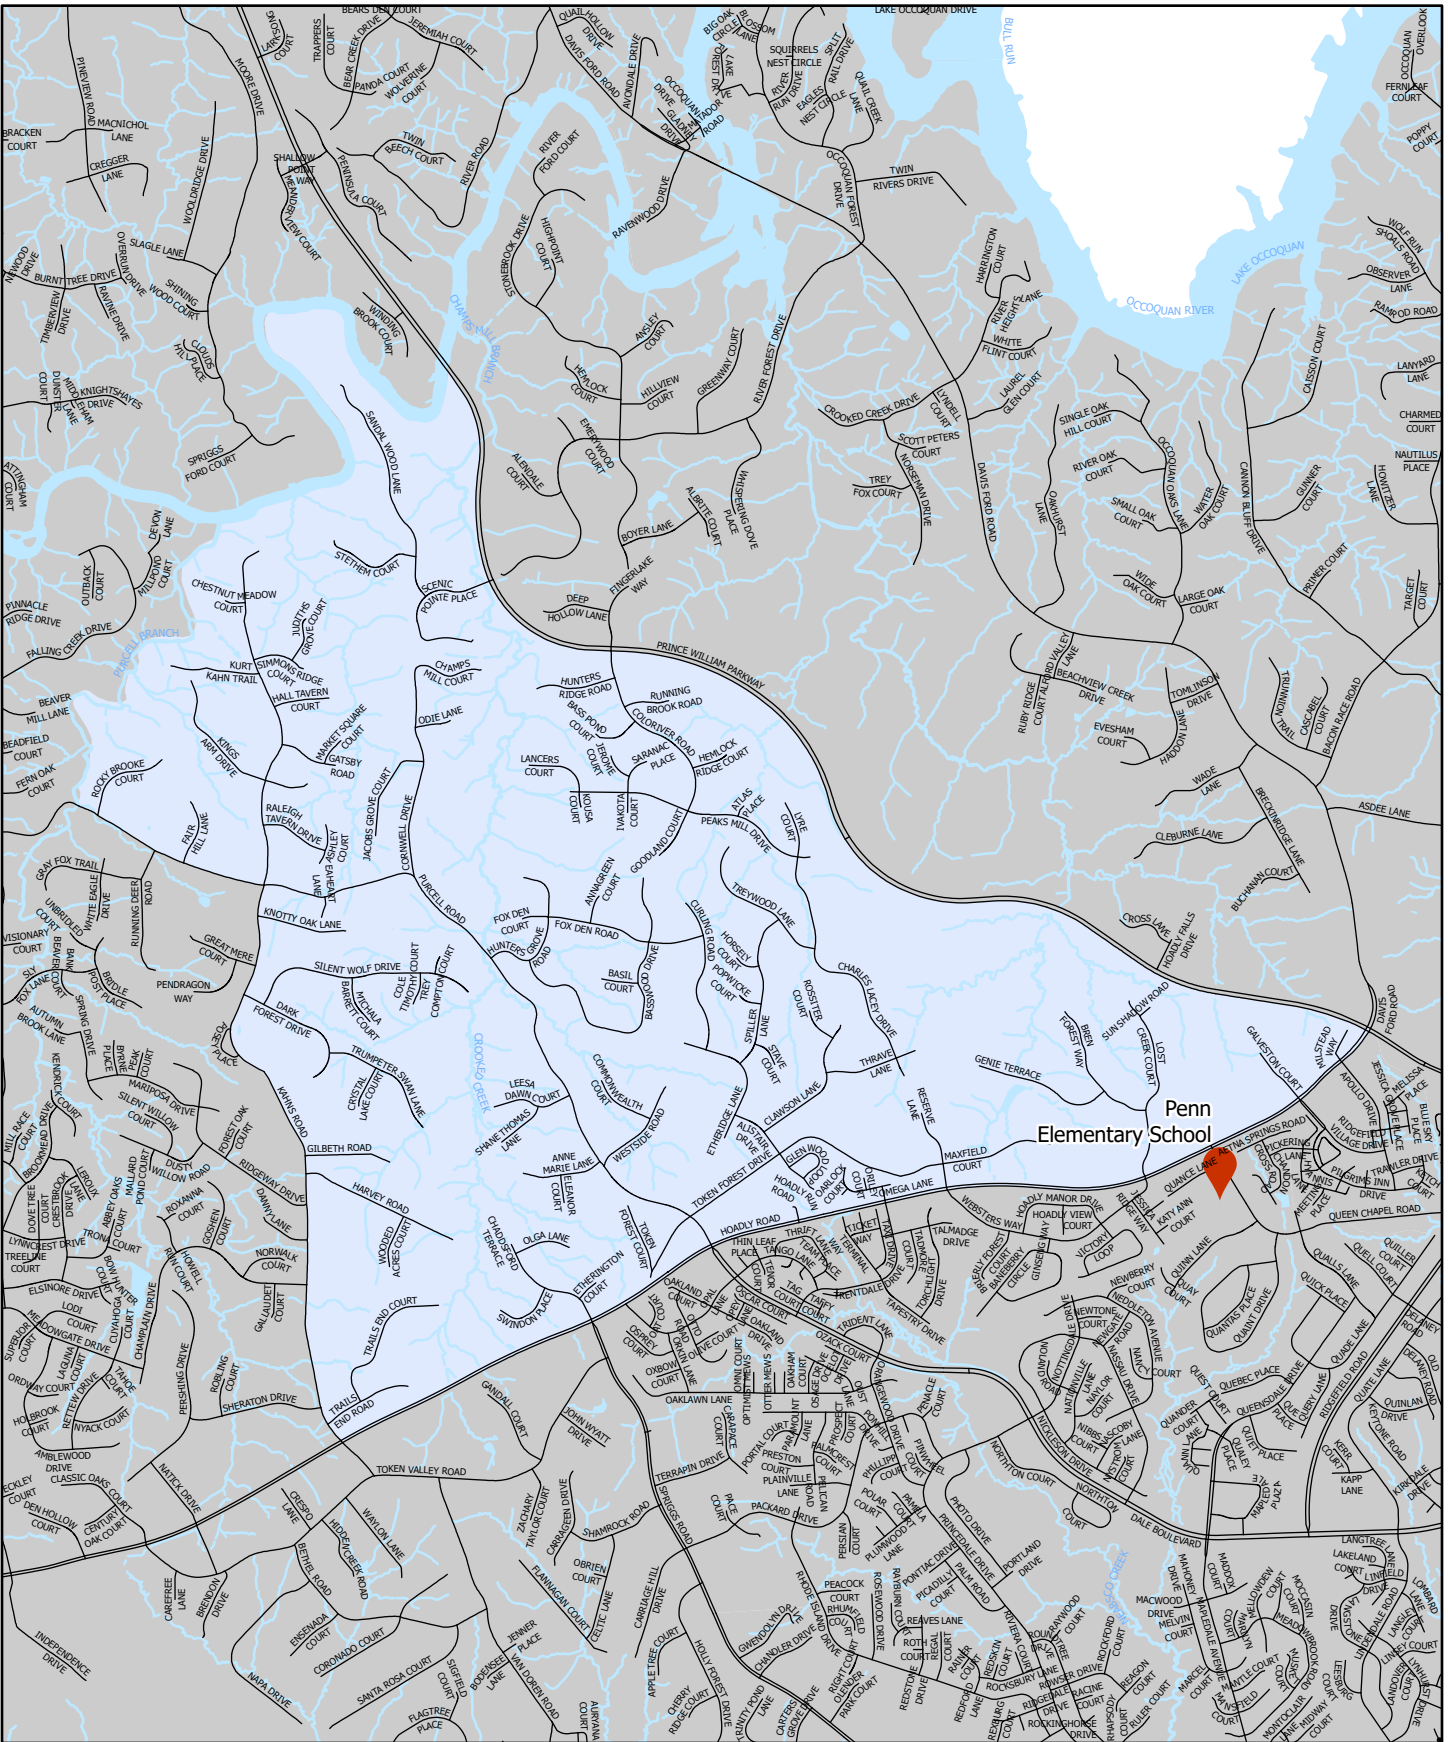

Penn Elementary School

12980 Queen Chapel Road
Woodbridge, VA 22193

Precinct 508 - Penn

Occoquan District

Polling Location

Water

Powerlines

Penn Elementary School
12980 Queen Chapel Road
Woodbridge, VA 22193

PRINCE WILLIAM
Geographic Information Systems