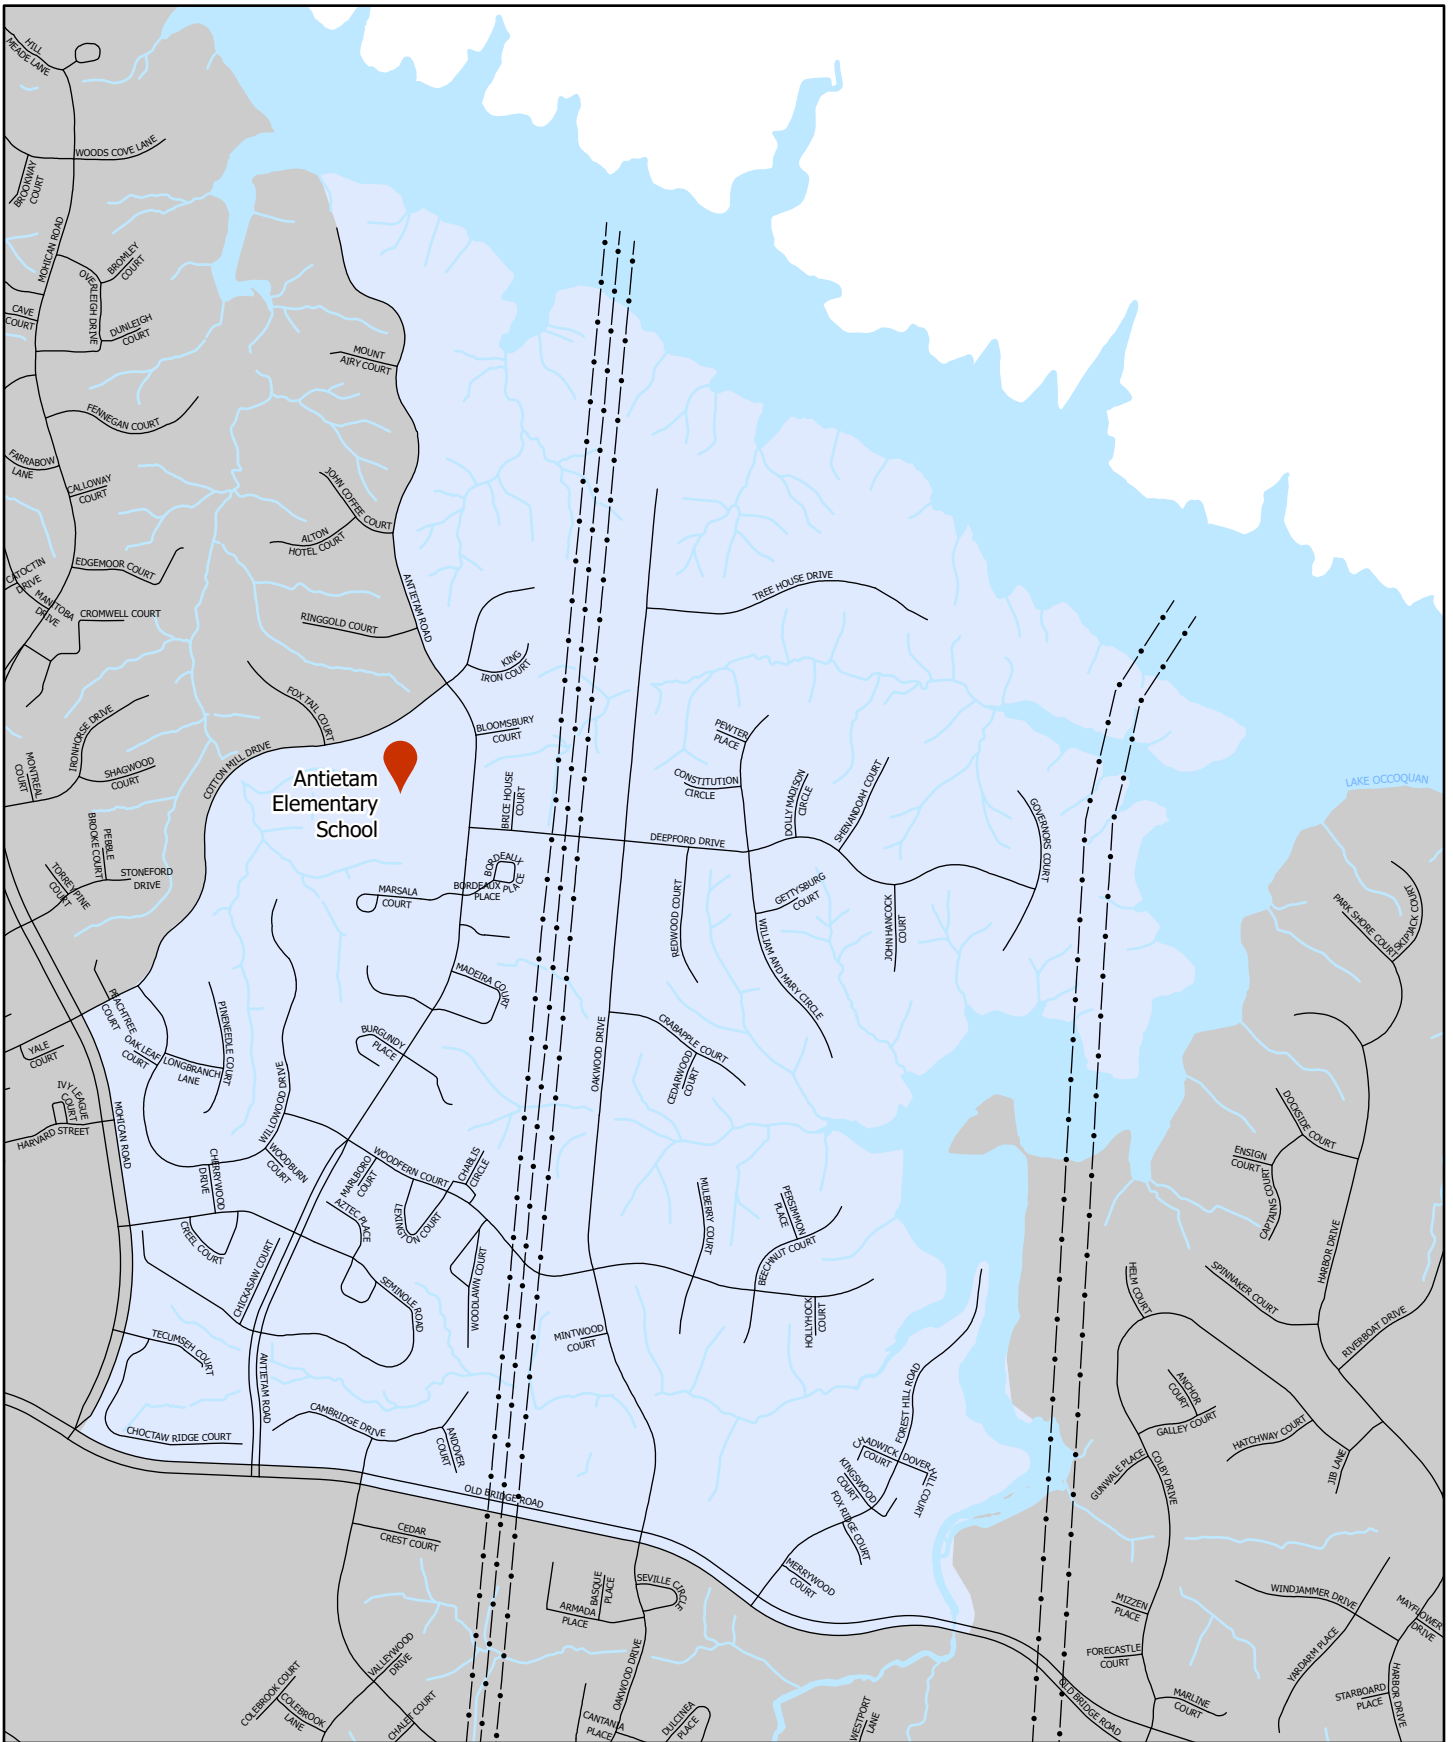

PRINCE WILLIAM
 Geographic Information Systems

Precinct 514 - Antietam

Occoquan District

Polling Location

Water

Powerlines

Location Map

Antietam Elementary School
 12000 Antietam Road
 Woodbridge, VA 22192